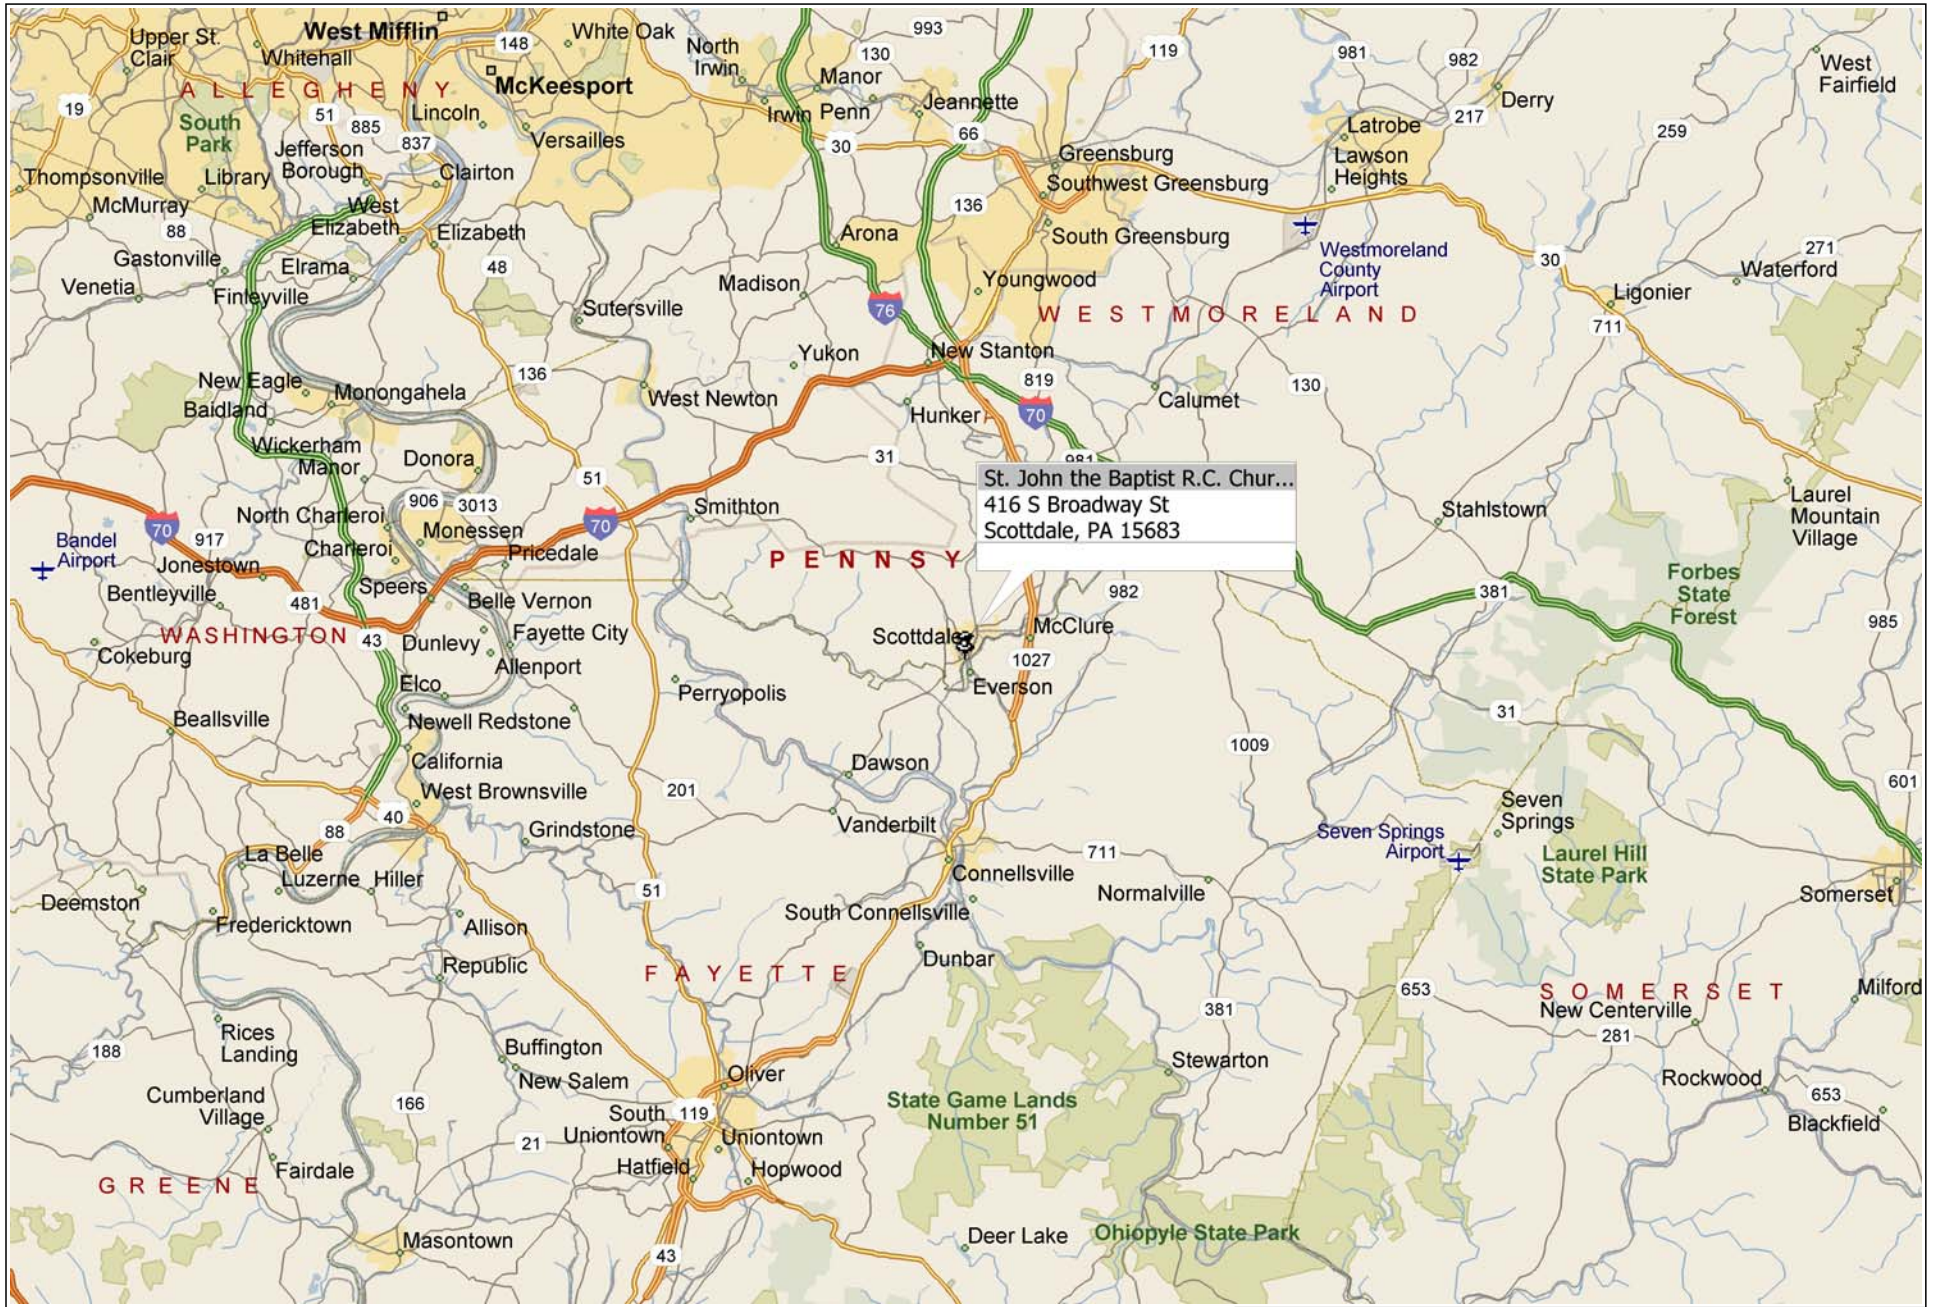

# St. John the Baptist R.C. Church, Scottdale, PA

St. John the Baptist R.C. Chur...  
416 S Broadway St  
Scottdale, PA 15683

0 mi 5 10 15 20